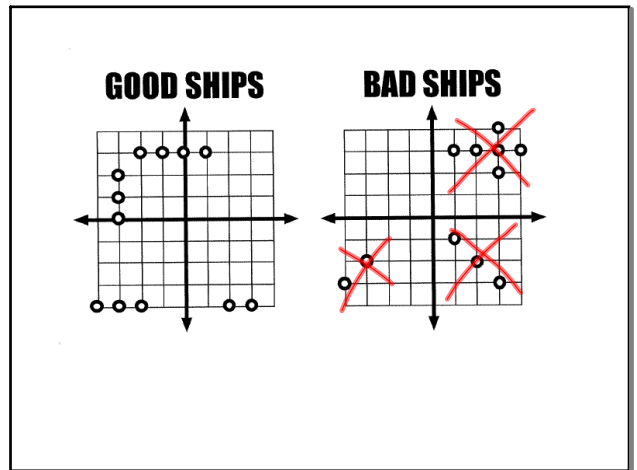

Aug 31-12:01 PM