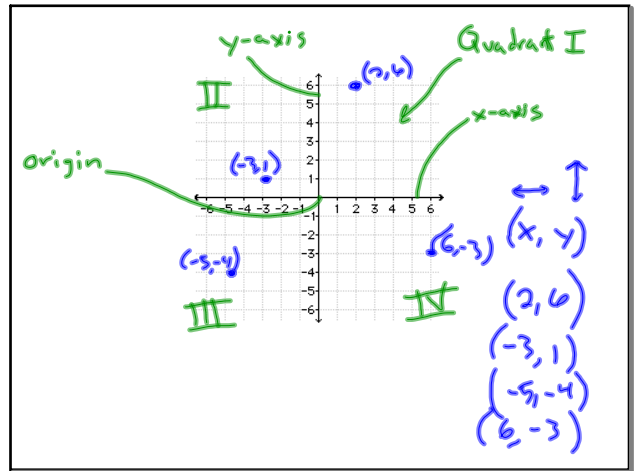

Sep 16-8:52 AM

Sep 16-8:52 AM

Ship	Coordinates			
Destroyer	(2, 0)	(2, 1)		
Submarine	(3, 3)	(3, 2)	(1, 3)	
Cruiser	(3, 0)	(3, -1)	(3, -2)	
Battleship	(6, 1)	(4, 1)	(2, 1)	(3, 1)

YOUR SHOTS

ENEMY'S SHOTS

X = miss
• = hit