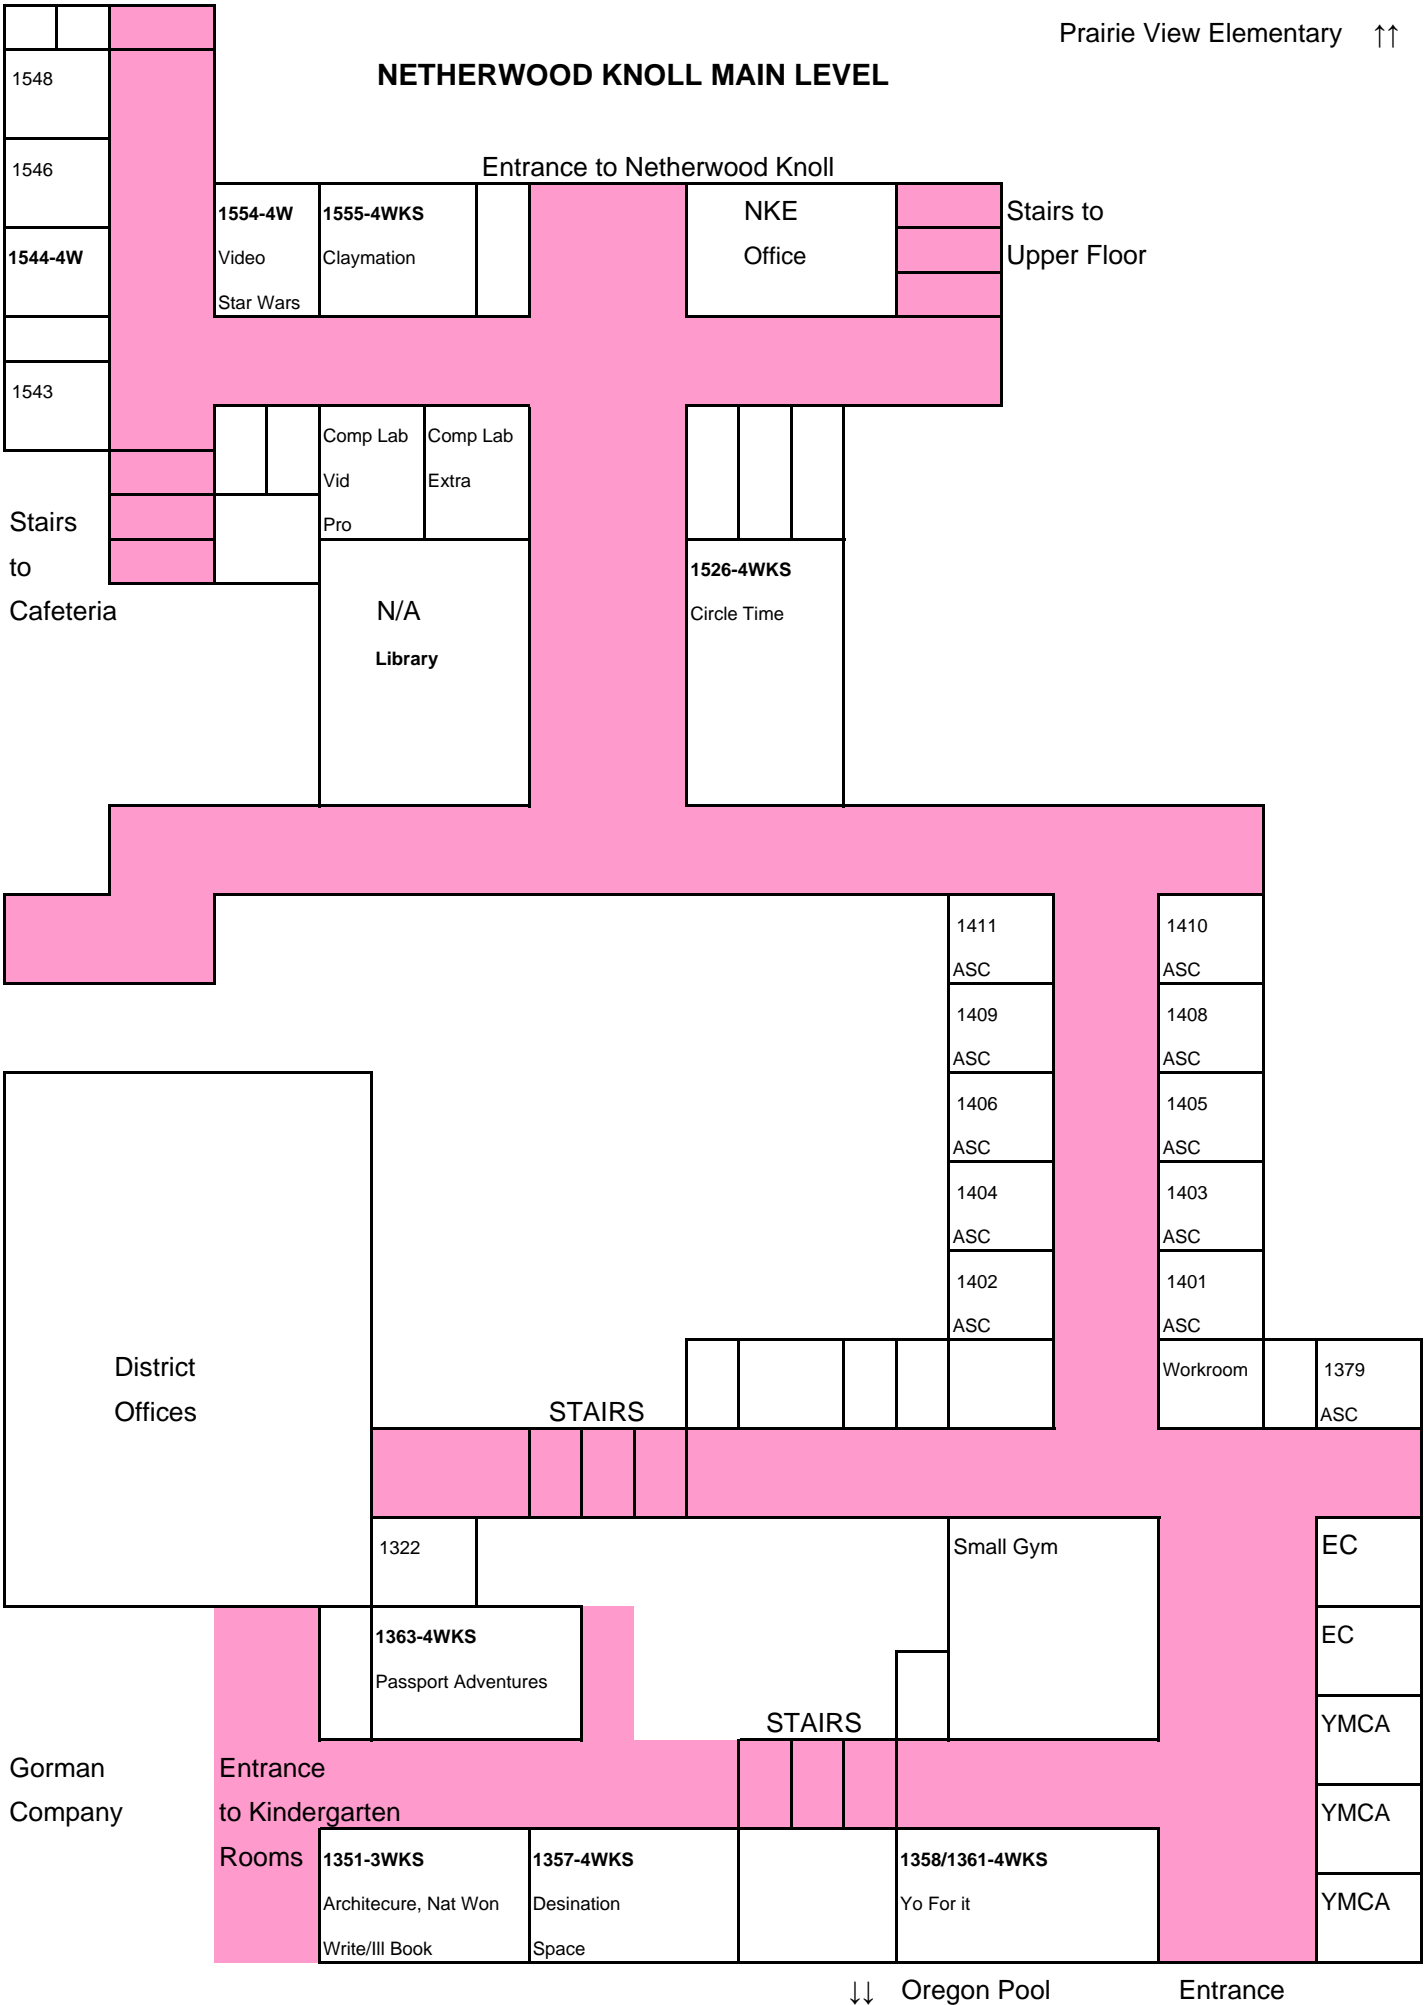

### NETHERWOOD KNOLL MAIN LEVEL

1548

1546

1544-4W

1543

Stairs to Cafeteria

Entrance to Netherwood Knoll

1554-4W

Video  
Star Wars

1555-4WKS

Claymation

NKE

Office

Stairs to Upper Floor

Comp Lab

Vid